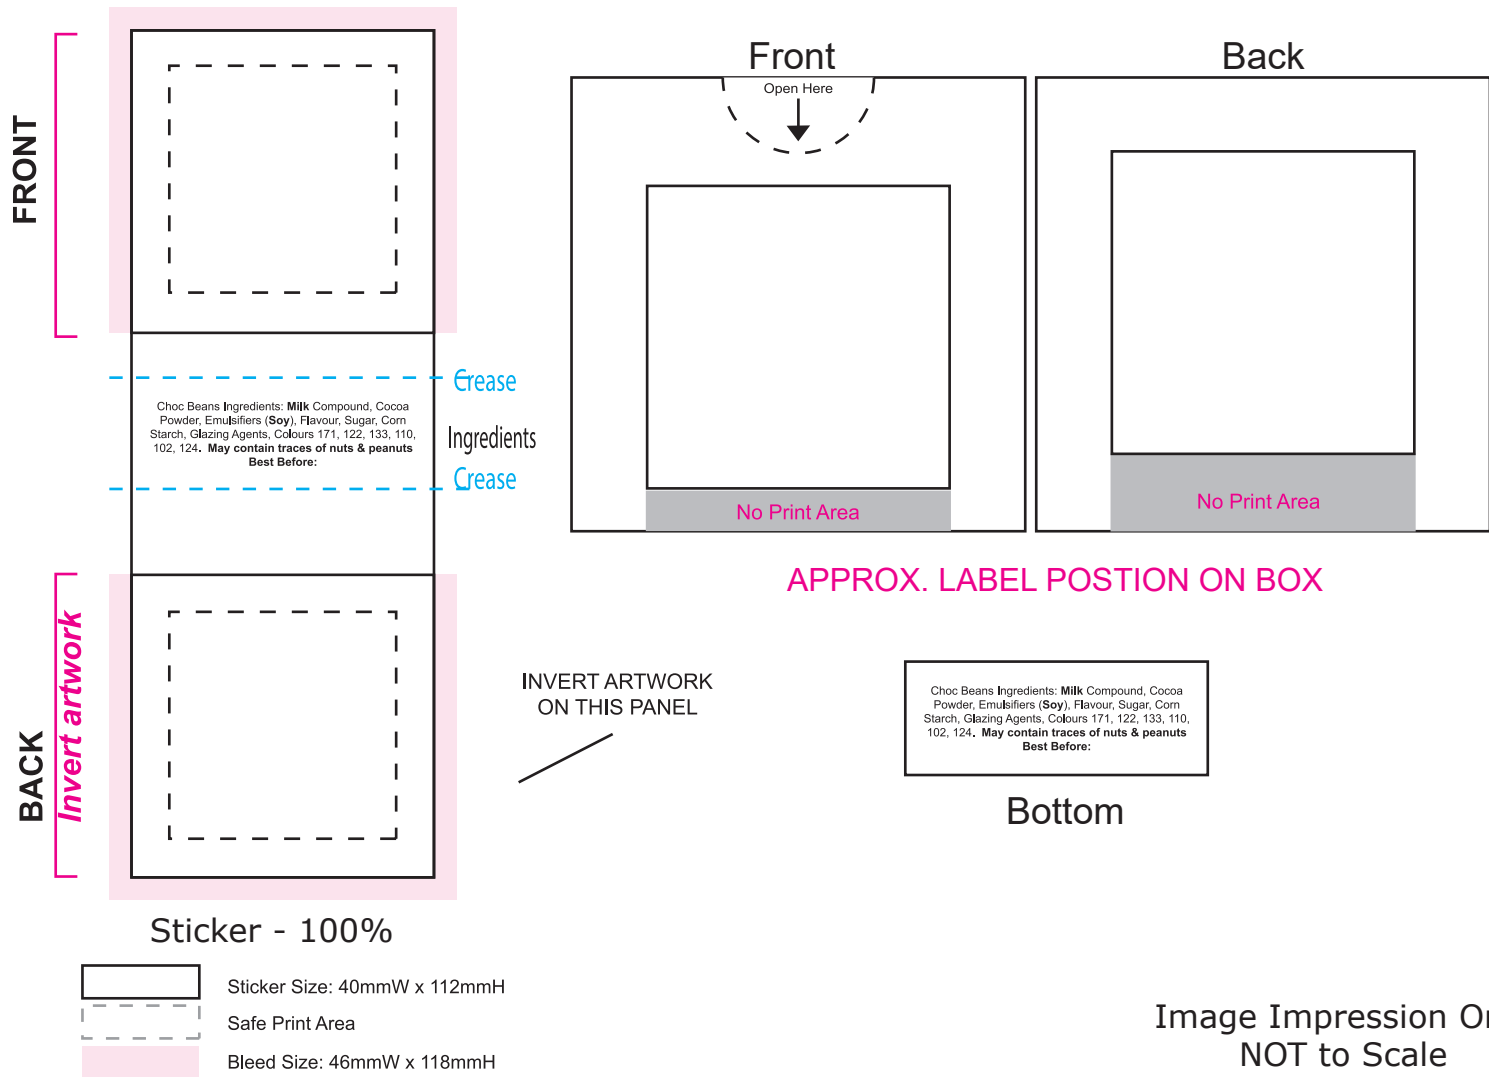

ART APPROVAL

All colours used in this document are indicative only and they may vary across a variety of printing techniques and confectionery

Product Code : CC078B50 - Flip Lid Box 50g with CB

Description : Flip Lid Cardboard Box with 50g Choc Beans
 Order# :
 Company Name :
 Contact :
 Choc Bean Colour :
 Sticker Size : 40mmW x 112mmH (x2 Print Panels)
 Print Colour : **Customer must provide PMS Colour print guide**
 Quantity :
 Delivery Date :

Please note: Stickers are printed digitally, please provide PMS colours if a close match is crucial and please inform us of this when ordering. If PMS colours are not provided we will print directly from the file and resulting print will be taken as correct. Not all PMS colours can be matched. Exact PMS colour match is NOT guaranteed. It is highly recommended that editable linework is provided, without this we cannot be held responsible for colour discrepancies